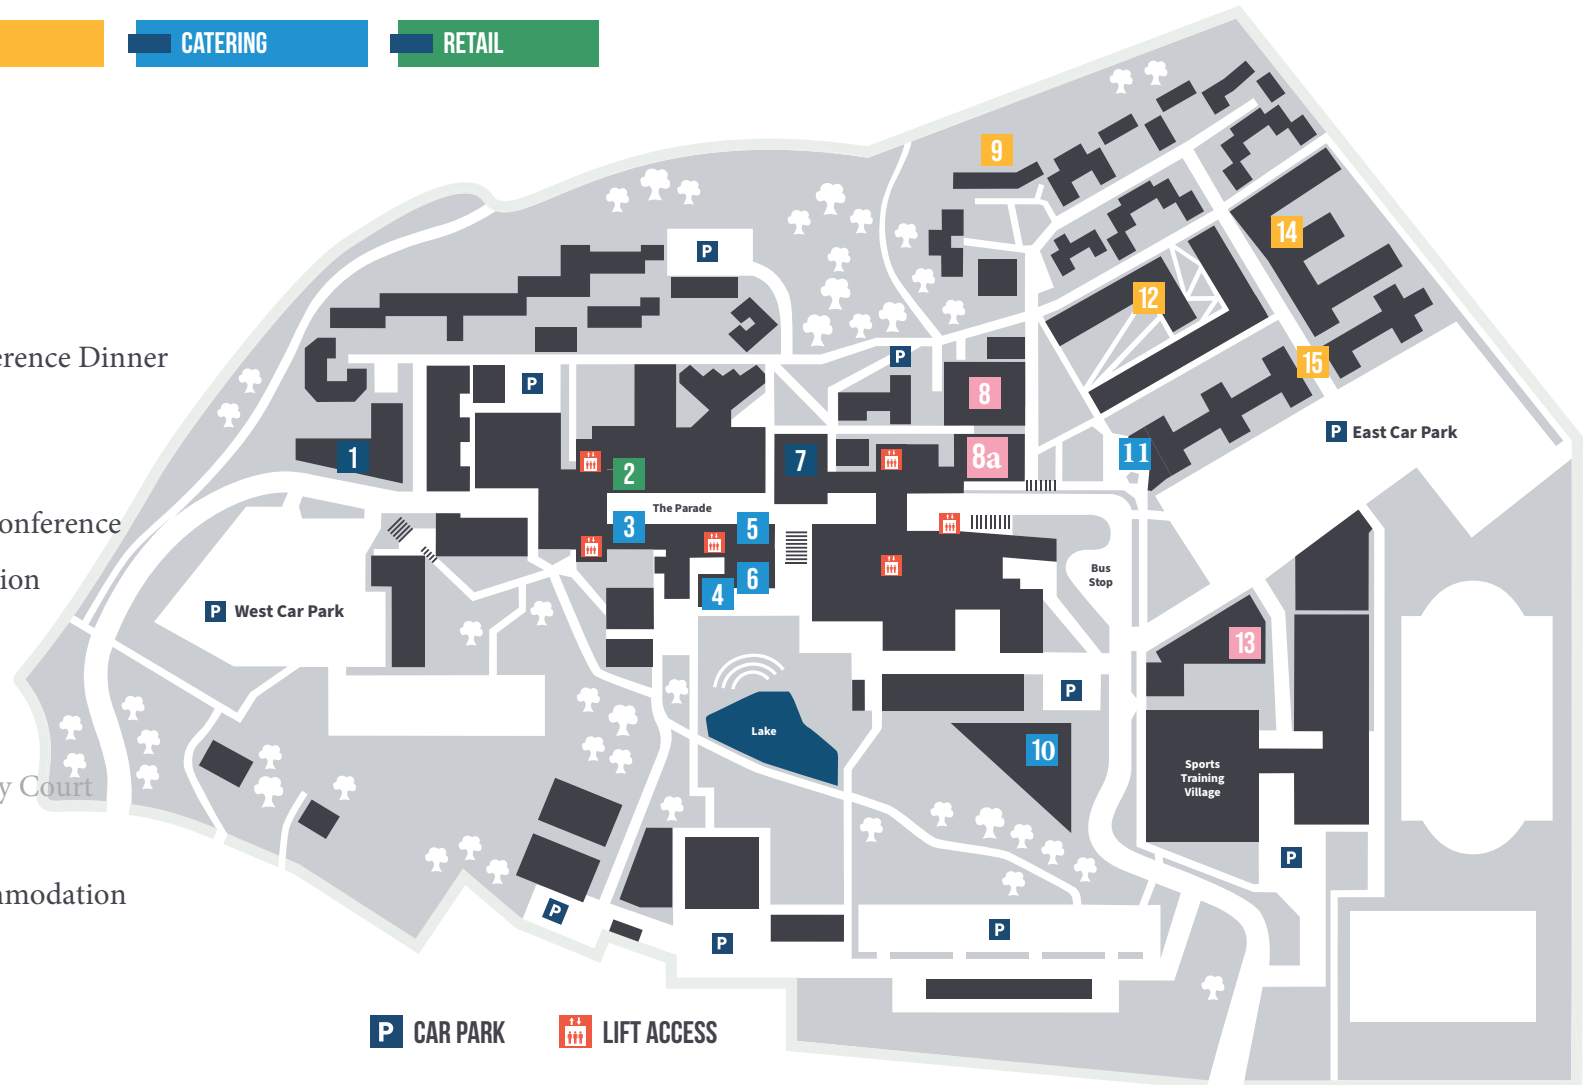

# OUR CAMPUS

- SPACES
- ACCOMMODATION
- CATERING
- RETAIL

- 1 Reception
- 2 Fresh by Co-op
- 3 4W Cafe
- 4 Parade
- 5 Claverton Rooms - Conference Dinner
- 6 Fountain Canteen
- 7 Library
- 8 Chancellors' building - Conference
- 8a Founder's Hall - Registration
- 9 Eastwood
- 10 Pavillion Cafe
- 11 Limetree - Breakfast
- 12 Marlborough and Salisbury Court
- 13 The Edge
- 14 Woodland Court - Accommodation
- 15 The Quads

**P** CAR PARK  LIFT ACCESS